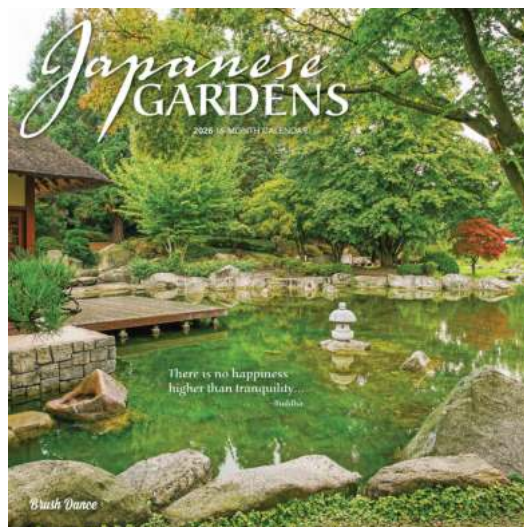

979-8-3307-0653-2